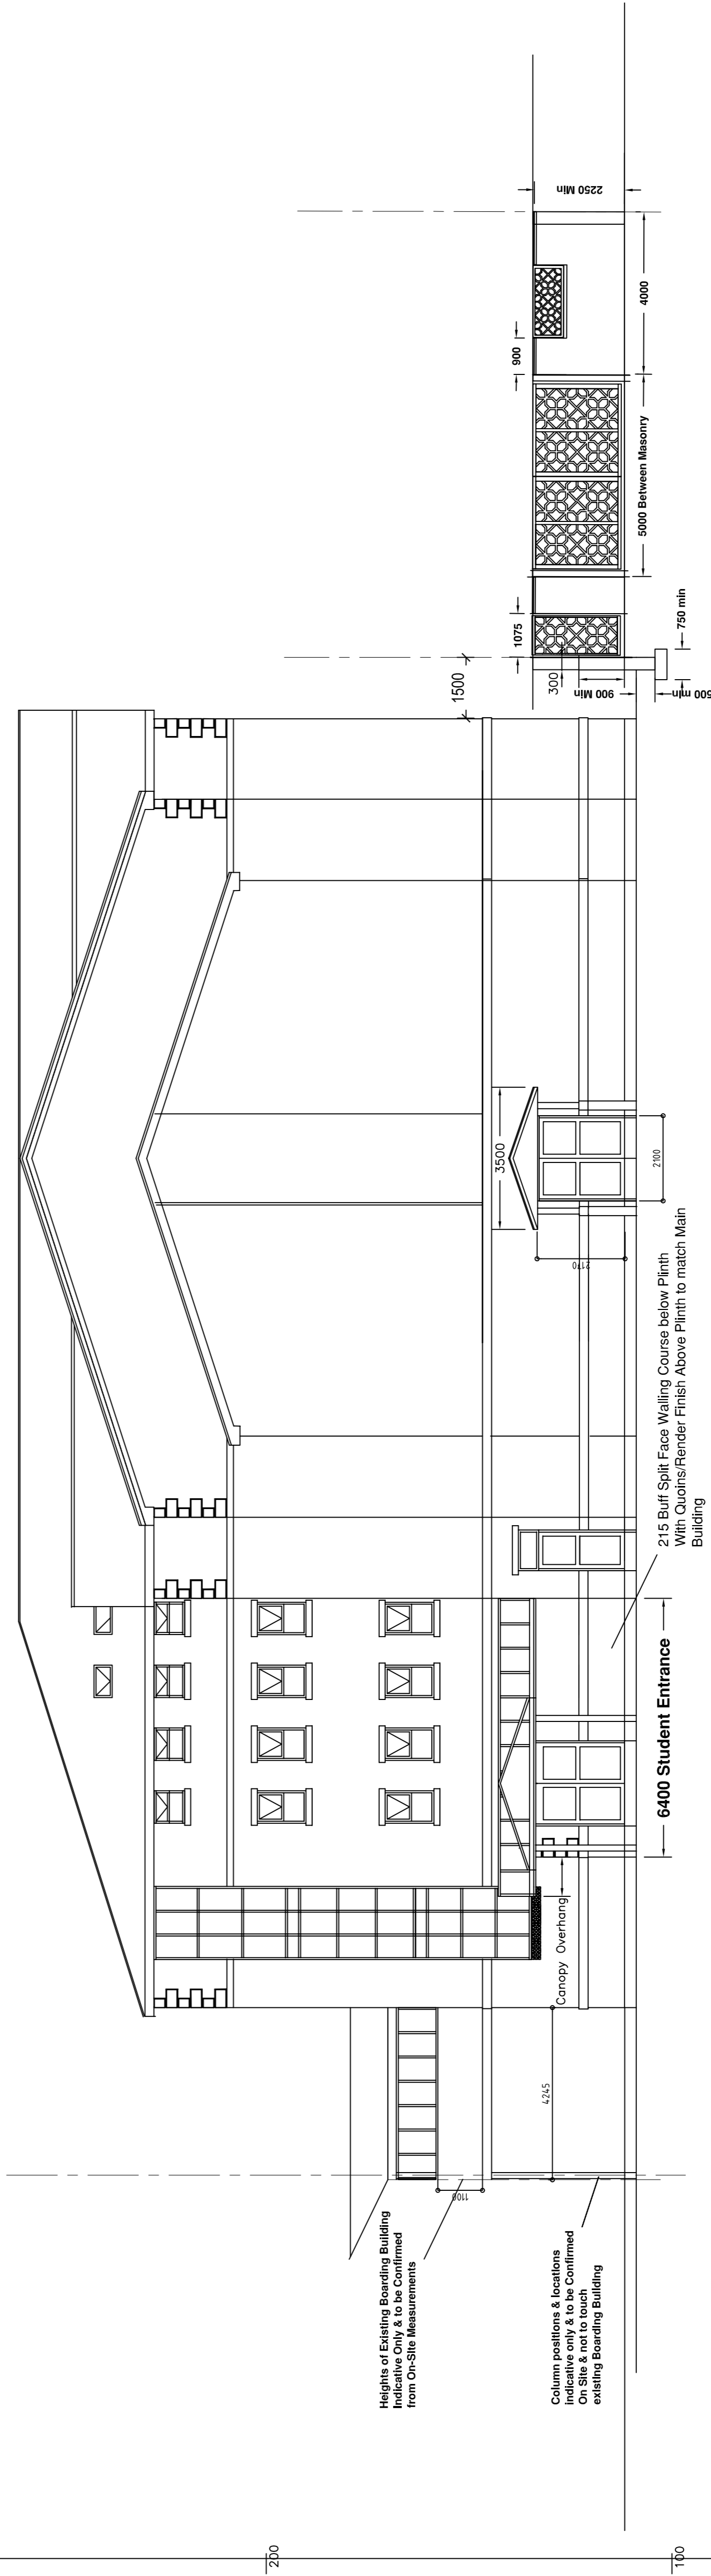

HARRY STREET ELEVATION

BELLA AVENUE ELEVATION

C - 22/08/08 - Elevational Changes
 REVISION NOTES

Amānah Studio
 Design & Project Management
 15 Devenish Road
 West Yorskite, WF12 5JH
 Mobile: 01924 488929
 Studio (on only): 01924 488929
 Email: info@amannahstudio.org
 Web: www.amannahstudio.org

Client: DARUL ULOOM
 Project: DAWATUL IMAAN, BRADFORD
 Drawing Title: NEW ISLAMIC SEMINARY
 DUDLEY HILL, BRADFORD
 Drawing No: C33(2)
 Scale: 1:100
 Revision: F

Drawn By: AP
 Date: July 10
 Checked By: IR